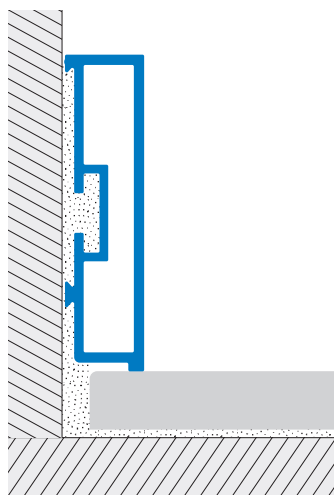

BA 400 A* innovative skirting in metal designed to satisfy the minimalist taste in design, where the skirting performs its function while integrating in the interior design discretely and effectively.

- Sharp angles;
- squared cross section;
- Height reduced to 40 mm;

The profile is equipped with a hollow on the invisible side, which serves to glue it. The profile is equipped with joints and special pieces, with the same minimalist visual effect.

skirting BA