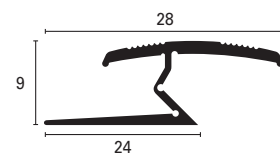

This multifunctional profile has a self adjusting feature which allows it to automatically adjust to differing flooring heights. Terminal or junction between two different coverings.

carpetec™ MP

Illustrated scale dimension 1:1

	B=mm	Art.		Adhesive	Drilled
Material:	28	MP	28	ASA	ASF
Extruded anodised aluminium	28	MP	28	AOA	AOF
Finish: Silver (AS), Gold (AO), Bronze (AB)	28	MP	28	ABA	ABF
Length: 2,70 metres					
0,90/1,35 metres					

Pre-cut length available in SELFLINE kit L= 0,90/1,35 m