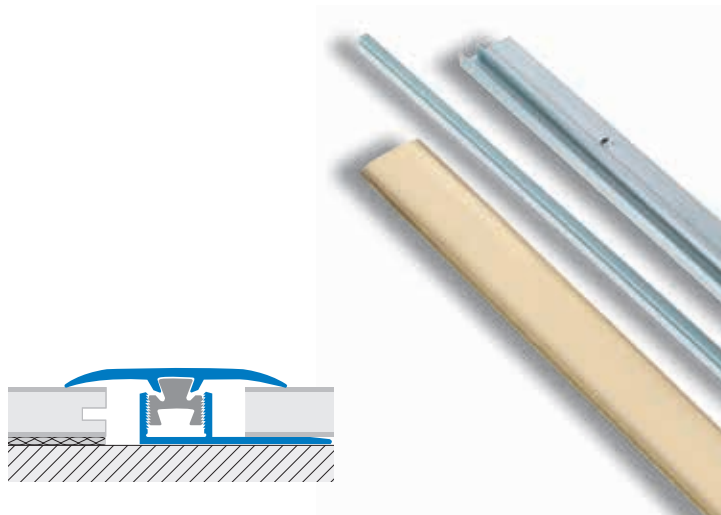

# multiclip® CLG 370

This clip system joining profile for matching floors can also compensate slight differences in height, up to 3 mm. The modular concept provides you with the possibility to adjust to other paving, matching all thicknesses using one or more clips. Thanks to the 16 mm space left empty underneath, **MULTICLIP®** profile works also as an expansion joint allowing for to  $\pm 5$  mm movement of the wood covering. As a matter of fact the general dampness or humidity factors are calculated to act 0,5 mm on dilatation per linear meter of bay on double-layer laminated wood flooring.

Illustrated scale dimension 1:1

### MULTICLIP® CLG 370 A\* Anodised aluminium

Aluminium profile with a anodising coating in Silver, Gold or Bronze finish. The profile is adaptable to several floor coverings thanks to its versatility characteristics.