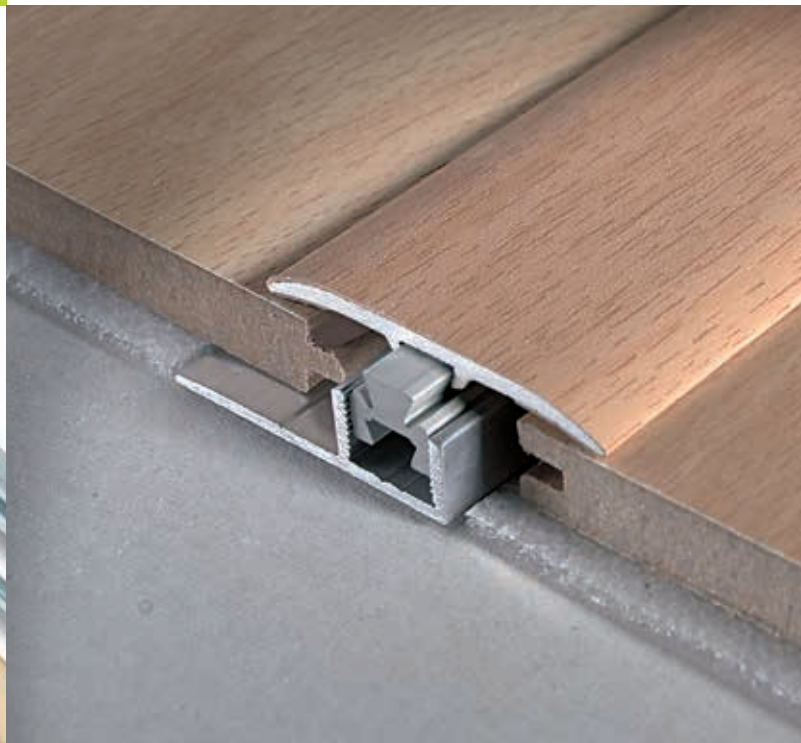

# multiclip® CLG 370

This clip system joining profile for matching floors can also compensate slight differences in height, up to 3 mm. The modular concept provides you with the possibility to adjust to other paving, matching all thicknesses using one or more clips. Thanks to the 16 mm space left empty underneath, **MULTICLIP®** profile works also as an expansion joint allowing for to  $\pm 5$  mm movement of the wood covering. As a matter of fact the general dampness or humidity factors are calculated to act 0,5 mm on dilatation per linear meter of bay on double-layer laminated wood flooring.

### MULTICLIP® CLG 370 A\* Anodised aluminium

Aluminium profile with a anodising coating in Silver, Gold or Bronze finish. The profile is adaptable to several floor coverings thanks to its versatility characteristics.