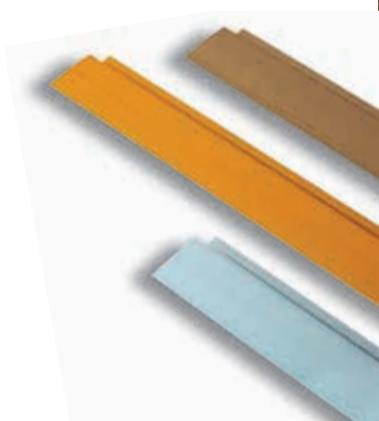

Junction profile especially designed for floating wooden floors. The shape and dimension of the profile allow enough space for the wood natural expansion. The flat top face is also suitable for threshold under doorways.

woodtec™ LG

Illustrated scale dimension 1:1

**WOODTEC LG-A\*N Anodised aluminium**

Profile in anodised aluminium Silver (AS), Gold (AO) or Bronze (AB). Considered ideal for classier decorative internal coverings. Highly resistant to oxidation but less tolerant to mechanical stress for it is meant for residential areas.

|  | H=mm | Art. |     |     |
|--|------|------|-----|-----|
| Material:                                    | 7    | LG   | 70  | A*N |
| Extruded anodised aluminium                  | 9    | LG   | 90  | A*N |
| Finish*: Silver (AS), Gold (AO), Bronze (AB) | 10,2 | LG   | 100 | A*N |
|  | 13   | LG   | 130 | A*N |
| Length: 2,70 metres                          | 15   | LG   | 150 | A*N |