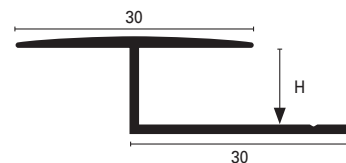

Junction profile especially designed for floating wooden floors. The shape and dimension of the profile allow enough space for the wood natural expansion. The flat top face is also suitable for threshold under doorways.

woodtec™ LG

Illustrated scale dimension 1:1

**WOODTEC LG-A\*N Anodised aluminium**

Profile in anodised aluminium Silver (AS), Gold (AO) or Bronze (AB). Considered ideal for classier decorative internal coverings. Highly resistant to oxidation but less tolerant to mechanical stress for it is meant for residential areas.

|  | H=mm | Art. |     |     |
|--|------|------|-----|-----|
| Material:                                    | 7    | LG   | 70  | A*N |
| Extruded anodised aluminium                  | 9    | LG   | 90  | A*N |
| Finish*: Silver (AS), Gold (AO), Bronze (AB) | 10,2 | LG   | 100 | A*N |
|  | 13   | LG   | 130 | A*N |
| Length: 2,70 metres                          | 15   | LG   | 150 | A*N |